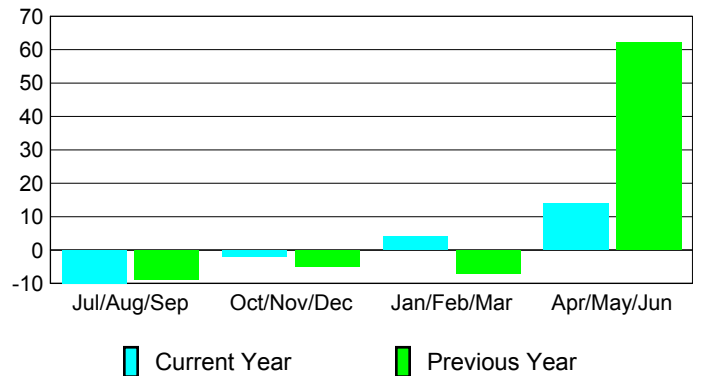

Membership Results
2009-2010

Membership
2008-2009

Month	Net Memb Goal	Actual New Memb	Actual Dropped Memb	Gain/Loss of Memb	Gain/Loss of Memb
Jul/Aug/Sep	10	70	-80	-10	-9
Oct/Nov/Dec	20	25	-27	-2	-5
Jan/Feb/Mar	30	34	-30	4	-7
Apr/May/June	130	38	-24	14	62
Totals	190	167	-161	6	41

Membership Results 2009-2010

Goal, New, Dropped, Gain/Loss

Comparison of Membership Gain/Loss

Current Year Compared to the Previous Year

Gender Comparison 2009-2010