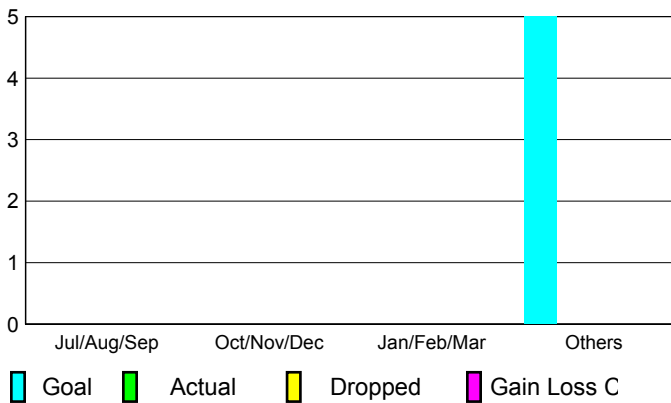

2009-2010 GMT Quarterly Report for District (or Undistricted) **District 110AN**

GMT: HOWARD PATRICK LEE

Location: NETHERLANDS

GMT CA: 4

CLUBS

Club Results
2009-2010

Clubs
2008-2009

Month	New Club Goal	Actual New Clubs	Actual Dropped Clubs	Gain/Loss of Clubs	Gain/Loss of Clubs
Jul/Aug/Sep	0	0	0	0	0
Oct/Nov/Dec	0	0	0	0	0
Jan/Feb/Mar	0	0	0	0	0
Apr/May/June	5	0	0	0	2
Totals	5	0	0	0	2

Club Results 2009-2010

Goal, New, Dropped, Gain/Loss

Comparison of Club Gain/Loss

Current Year Compared to the Previous Year

YTD Status Quo Clubs 2009-2010

Status Quo Clubs Compared to Status Quo Members

MEMBERSHIP