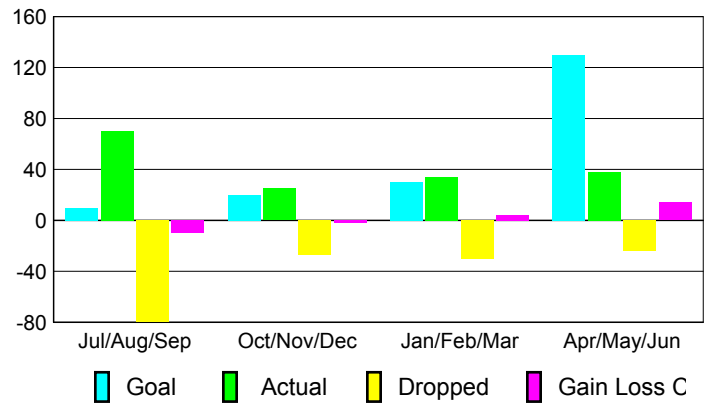

Membership Results 2009-2010

Goal, New, Dropped, Gain/Loss